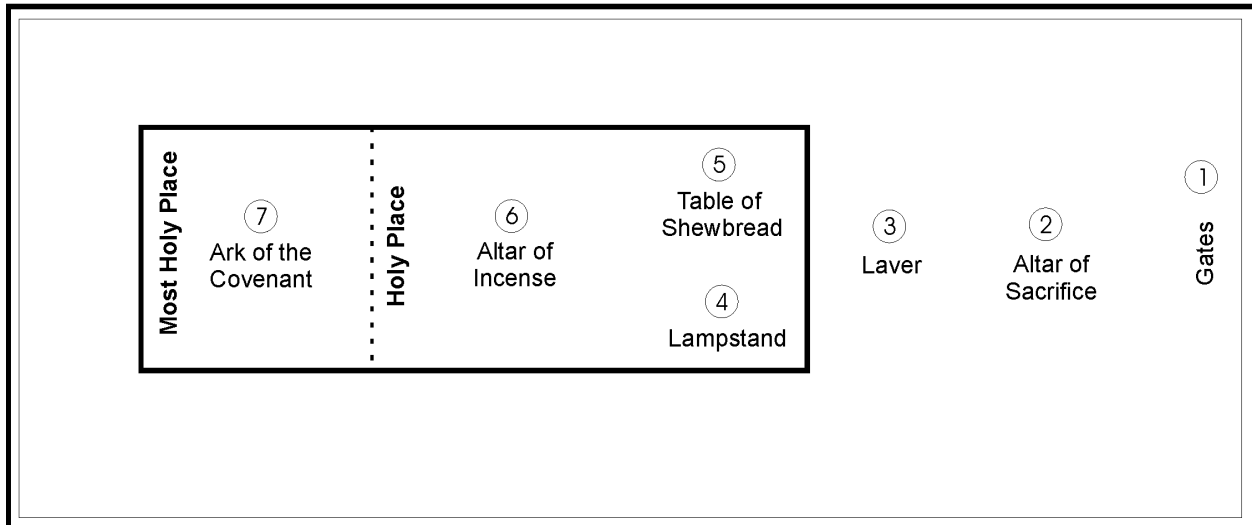

THE SANCTUARY

A MODEL FOR PRAYER

KEY

1. Enter with praise - Psalm 100; Luke 10:21.
2. Confession - 1 John 1:8-9; Romans 10:9; 2 Timothy 2:19.
3. Washing through the Word/Listen to God - Ephesians 5:25-26; John 17:17.
4. Baptism of the Holy Spirit - Luke 11:13; Galatians 5:22-25.
5. Strength for the day - John 6:32-33; Romans 13:12-14; Put on the whole armor of God - Ephesians 6:10-18 (see p. 28).
6. Intercession - Philippians 1:3-4; Romans 1:9-10.
7. Experience intimate communion - Psalm 16:8,11. Enter into the heavenly sanctuary with Christ. Hebrews 10:19, 20 (in the context of Mt. 27:51a, Hebrews 9:8-14, Hebrews 10:11-22)